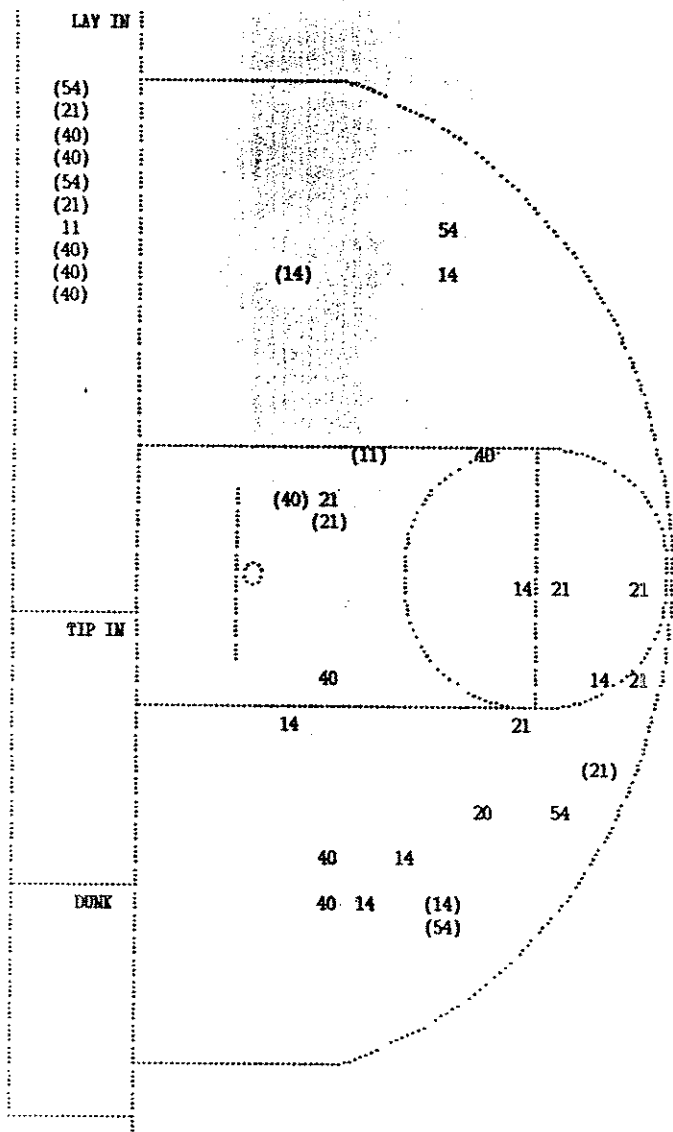

HENRY CLAY					
Player			Player		Player
11 - Nichols, S	1 / 2	50.0%	20 - Graves, Mi	0 / 1	0.0%
54 - Carter, La	3 / 5	60.0%			
40 - Bryant, Sh	6 / 10	60.0%			
14 - Palmer, Che	2 / 8	25.0%			
21 - Jackson, M	4 / 9	44.4%			
Layups	1-9 Ft		10-15 Ft		Over 15 Ft 3 Pointers Total
9 / 10	3 / 6	1 / 10	3 / 9		16 / 35
90.0%	50.0%	10.0%	33.3%		45.7%

CENTRAL HARDIN					
Player			Player		Player
35 - Cruse, Les	0 / 1	0.0%	32 - Guthrie, Ly	1 / 1	100.0%
55 - Jeffries, J	2 / 3	66.6%			
42 - Bogue, Bet	5 / 7	71.4%			
12 - Riney, Hol	0 / 2	0.0%			
14 - Brawner, C	5 / 12	41.6%			
Layups	1-9 Ft		10-15 Ft		Over 15 Ft 3 Pointers Total
4 / 4	7 / 12	0 / 3	0 / 1	2 / 6	13 / 26
100.0%	58.3%	0.0%	0.0%	33.3%	50.0%