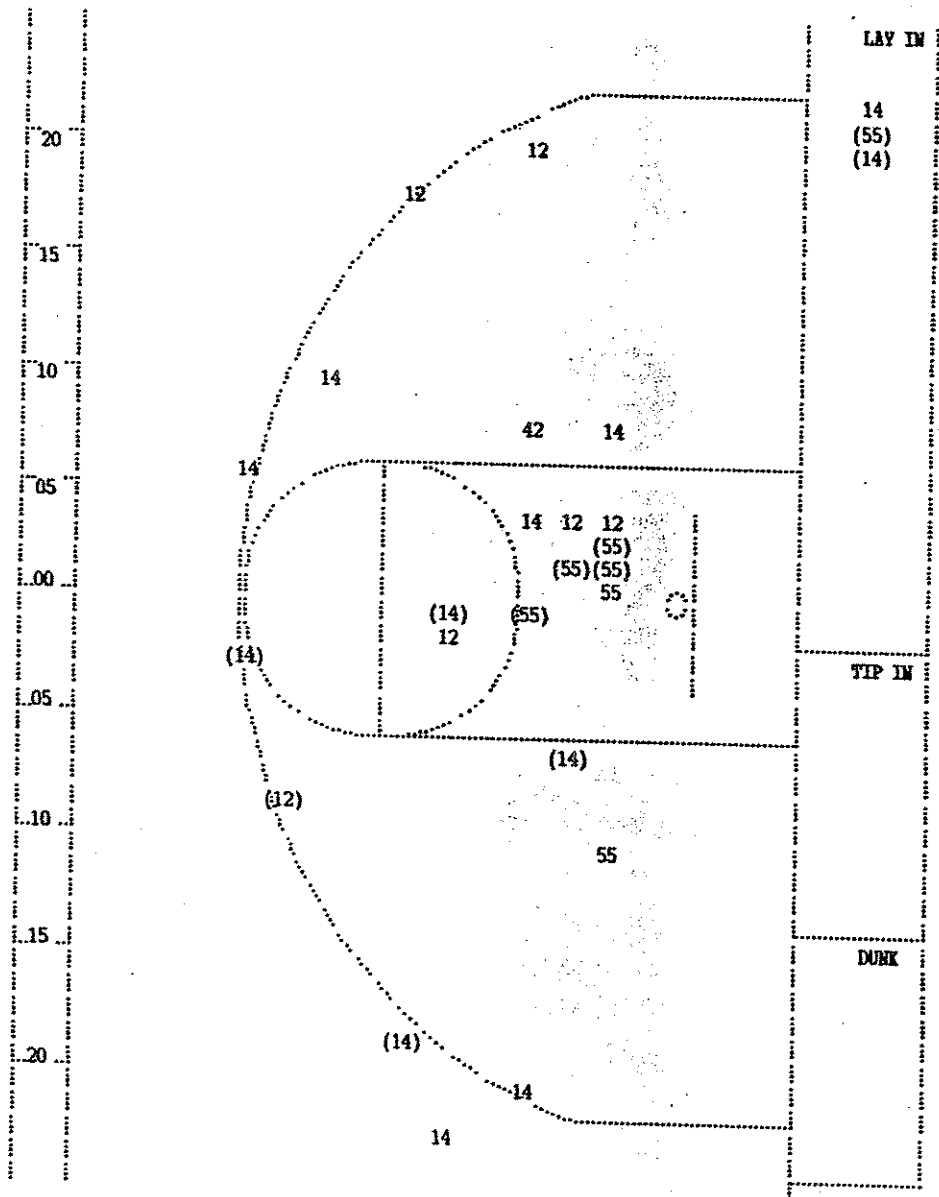

HENRY CLAY		Player		Player	
11 - Nichols, S	4 / 7	57.1%			
54 - Carter, La	3 / 6	50.0%			
40 - Bryant, Sh	4 / 6	66.6%			
14 - Palmer, Che	1 / 2	50.0%			
21 - Jackson, M	2 / 4	50.0%			
Layups	1-9 Ft	Over 15 Ft	3 Pointers	Total	
5 / 5	2 / 6	4 / 10	3 / 4	14 / 25	
100.0%	33.3%	40.0%	75.0%	56.0%	

CENTRAL HARDIN		Player		Player	
55 - Jeffries,	5 / 7	71.4%			
42 - Bogue, Bet	0 / 1	0.0%			
12 - Riney, Hol	1 / 6	16.6%			
14 - Brawner, C	5 / 12	41.6%			
Layups	1-9 Ft	10-15 Ft	Over 15 Ft	3 Pointers	Total
2 / 3	5 / 10	1 / 4	0 / 1	3 / 8	11 / 26
66.7%	50.0%	25.0%	0.0%	37.5%	42.3%