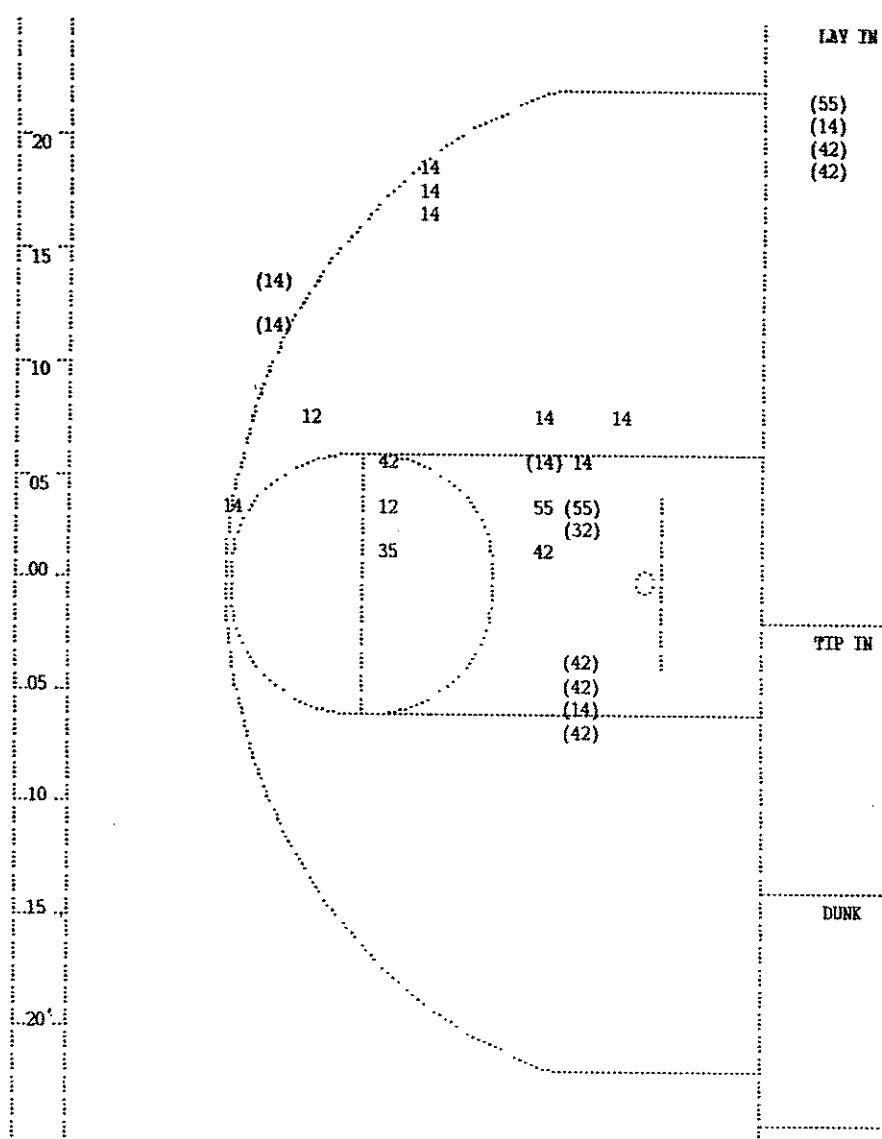

HENRY CLAY					
Player			Player		Player
11 - Nichols, S	1 / 2	50.0%	20 - Graves, Mi	0 / 1	0.0%
54 - Carter, La	3 / 5	60.0%			
40 - Bryant, Sh	6 / 10	60.0%			
14 - Palmer, Che	2 / 8	25.0%			
21 - Jackson, M	4 / 9	44.4%			
Layups	1-9 Ft		10-15 Ft		Over 15 Ft 3 Pointers Total
9 / 10	3 / 6	1 / 10	3 / 9		16 / 35
90.0%	50.0%	10.0%	33.3%		45.7%

CENTRAL HARDIN					
Player			Player		Player
35 - Cruse, Les	0 / 1	0.0%	32 - Guthrie, Ly	1 / 1	100.0%
55 - Jeffries, J	2 / 3	66.6%			
42 - Bogue, Bet	5 / 7	71.4%			
12 - Riney, Hol	0 / 2	0.0%			
14 - Brawner, C	5 / 12	41.6%			
Layups	1-9 Ft		10-15 Ft		Over 15 Ft 3 Pointers Total
4 / 4	7 / 12	0 / 3	0 / 1	2 / 6	13 / 26
100.0%	58.3%	0.0%	0.0%	33.3%	50.0%