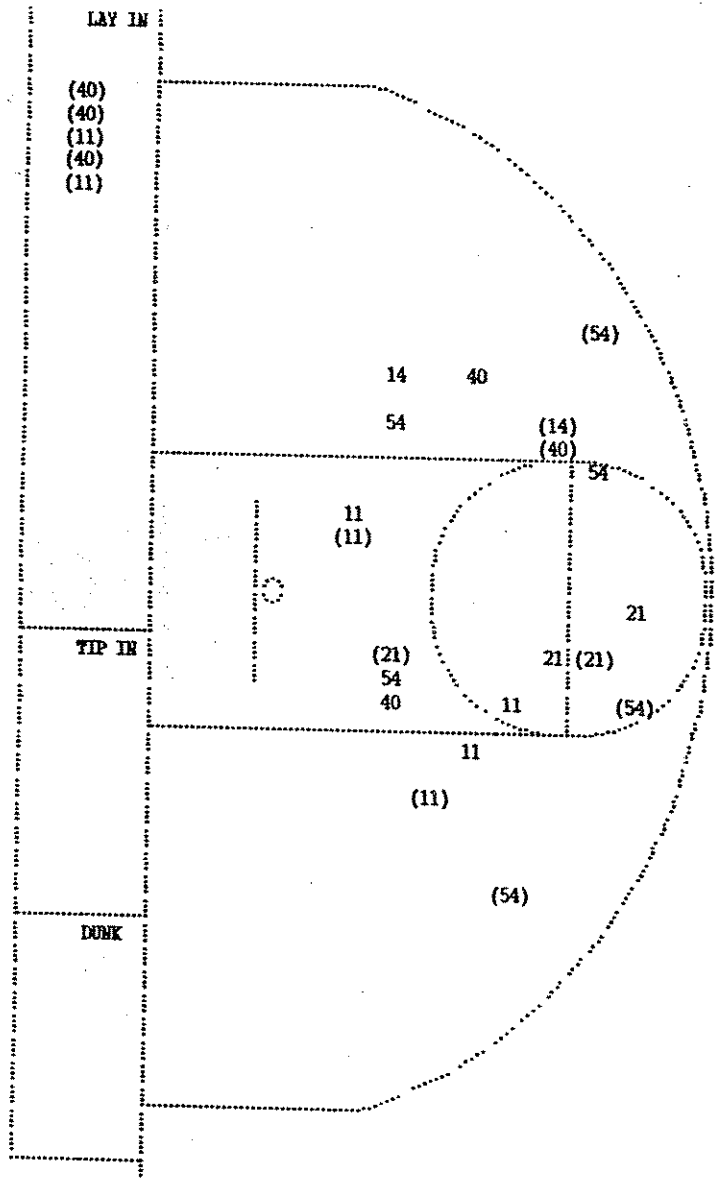

HENRY CLAY		Player		Player	
11 - Nichols, S	4 / 7	57.1%			
54 - Carter, La	3 / 6	50.0%			
40 - Bryant, Sh	4 / 6	66.6%			
14 - Palmer, Che	1 / 2	50.0%			
21 - Jackson, M	2 / 4	50.0%			
Layups	1-9 Ft	Over 15 Ft	3 Pointers	Total	
5 / 5	2 / 6	4 / 10	3 / 4	14 / 25	
100.0%	33.3%	40.0%	75.0%	56.0%	

CENTRAL HARDIN		Player		Player	
55 - Jeffries,	5 / 7	71.4%			
42 - Bogue, Bet	0 / 1	0.0%			
12 - Riney, Hol	1 / 6	16.6%			
14 - Brawner, C	5 / 12	41.6%			
Layups	1-9 Ft	10-15 Ft	Over 15 Ft	3 Pointers	Total
2 / 3	5 / 10	1 / 4	0 / 1	3 / 8	11 / 26
66.7%	50.0%	25.0%	0.0%	37.5%	42.3%